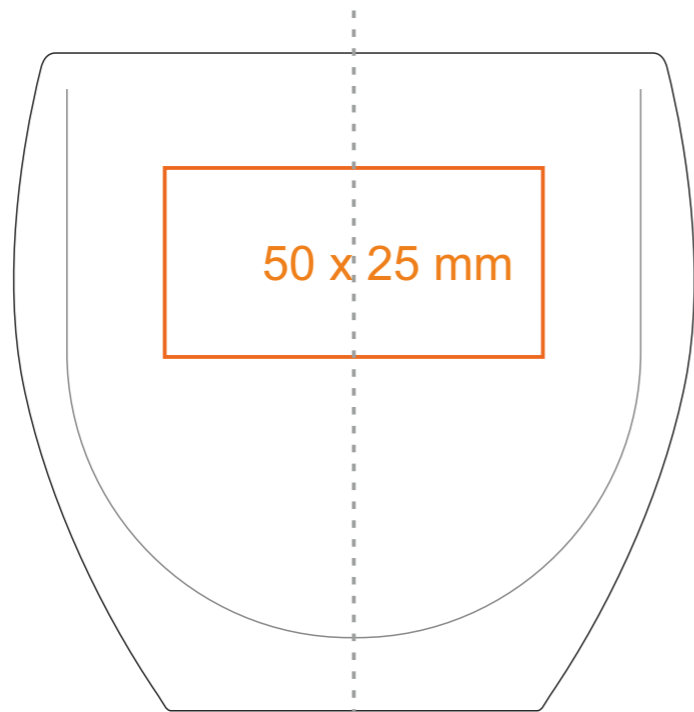

G_513 Virgo

80 ml / h: 62 mm / Ø 60 mm

*In the case of projects for transfer print running outside of the standard print area, please contact our sales department.

[How to prepare print material](#)

meaning

- Transfer Print
- Sensitive Touch

G_513 Virgo

220 ml / h: 87 mm / Ø 81 mm

*In the case of projects for transfer print running outside of the standard print area, please contact our sales department.

[How to prepare print material](#)

meaning

- Transfer Print
- Sensitive Touch

G_513 Virgo

300 ml / h: 120 mm / Ø 80 mm

*In the case of projects for transfer print running outside of the standard print area, please contact our sales department.