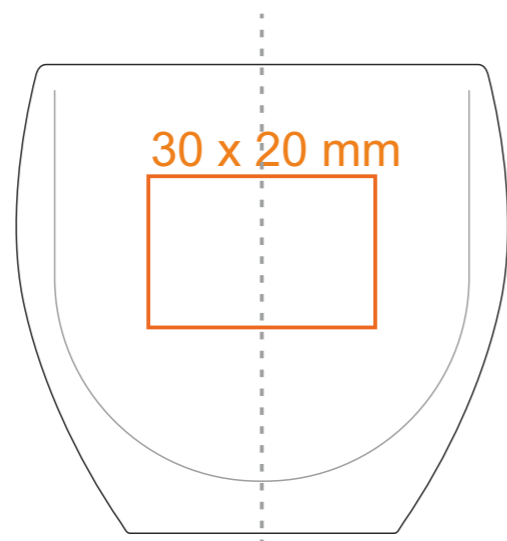

G_513 Virgo

80 ml / h: 62 mm / Ø 60 mm

*In the case of projects for transfer print running outside of the standard print area, please contact our sales department.

[How to prepare print material](#)

meaning

- Transfer Print
- Sensitive Touch

G_513 Virgo

220 ml / h: 87 mm / Ø 81 mm

*In the case of projects for transfer print running outside of the standard print area, please contact our sales department.

[How to prepare print material](#)

meaning

- Transfer Print
- Sensitive Touch

G_513 Virgo

300 ml / h: 120 mm / Ø 80 mm

*In the case of projects for transfer print running outside of the standard print area, please contact our sales department.