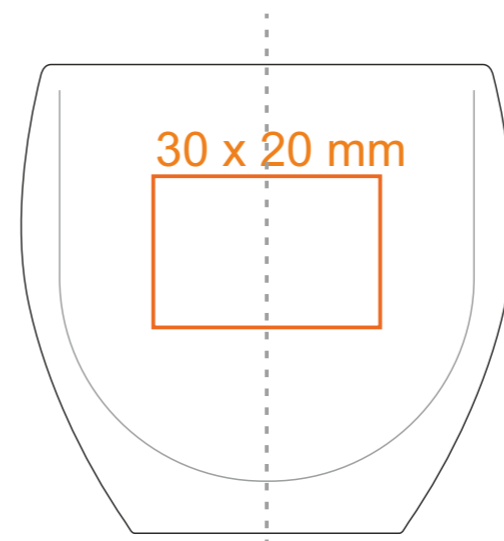

G_513 Virgo

80 ml / h: 62 mm / Ø 60 mm

*In the case of projects for transfer print running outside of the standard print area, please contact our sales department.

[How to prepare print material](#)

meaning

- Transfer Print
- Sensitive Touch

G_513 Virgo

220 ml / h: 87 mm / Ø 81 mm

*In the case of projects for transfer print running outside of the standard print area, please contact our sales department.

[How to prepare print material](#)

meaning

- Transfer Print
- Sensitive Touch

G_513 Virgo

300 ml / h: 120 mm / Ø 80 mm

*In the case of projects for transfer print running outside of the standard print area, please contact our sales department.