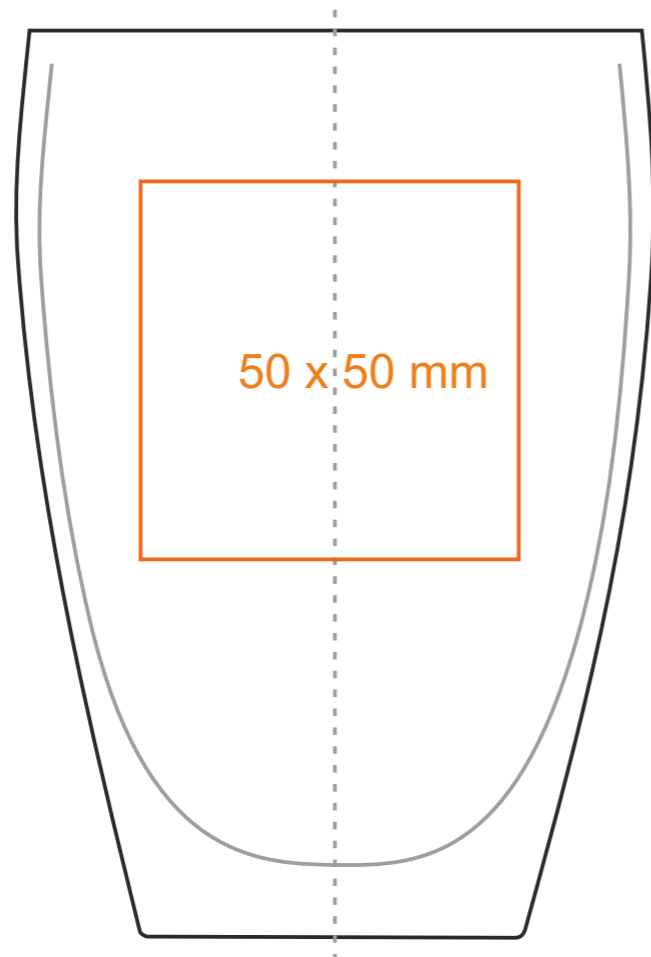

G_513 Virgo

80 ml / h: 62 mm / Ø 60 mm

*In the case of projects for transfer print running outside of the standard print area, please contact our sales department.

[How to prepare print material](#)

meaning

- Transfer Print
- Sensitive Touch

G_513 Virgo

220 ml / h: 87 mm / Ø 81 mm

*In the case of projects for transfer print running outside of the standard print area, please contact our sales department.

[How to prepare print material](#)

meaning

- Transfer Print
- Sensitive Touch

G_513 Virgo

300 ml / h: 120 mm / Ø 80 mm

*In the case of projects for transfer print running outside of the standard print area, please contact our sales department.