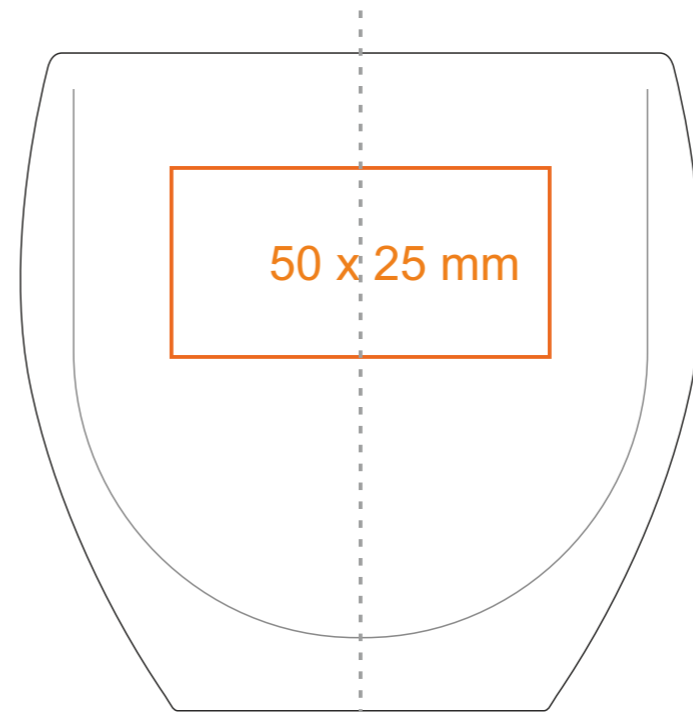

G_513 Virgo

80 ml / h: 62 mm / Ø 60 mm

*In the case of projects for transfer print running outside of the standard print area, please contact our sales department.

[How to prepare print material](#)

meaning

- Transfer Print
- Sensitive Touch

G_513 Virgo

220 ml / h: 87 mm / Ø 81 mm

*In the case of projects for transfer print running outside of the standard print area, please contact our sales department.

[How to prepare print material](#)

meaning

- Transfer Print
- Sensitive Touch

G_513 Virgo

300 ml / h: 120 mm / Ø 80 mm

*In the case of projects for transfer print running outside of the standard print area, please contact our sales department.