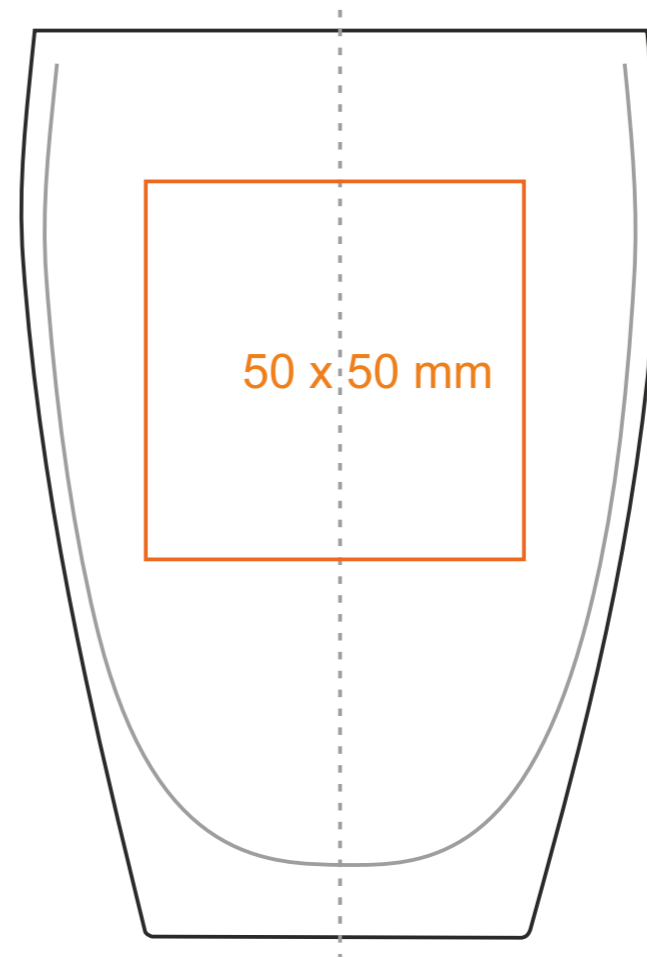

G_513 Virgo

80 ml / h: 62 mm / Ø 60 mm

*In the case of projects for transfer print running outside of the standard print area, please contact our sales department.

[How to prepare print material](#)

meaning

- Transfer Print
- Sensitive Touch

G_513 Virgo

220 ml / h: 87 mm / Ø 81 mm

*In the case of projects for transfer print running outside of the standard print area, please contact our sales department.

[How to prepare print material](#)

meaning

- Transfer Print
- Sensitive Touch

G_513 Virgo

300 ml / h: 120 mm / Ø 80 mm

*In the case of projects for transfer print running outside of the standard print area, please contact our sales department.